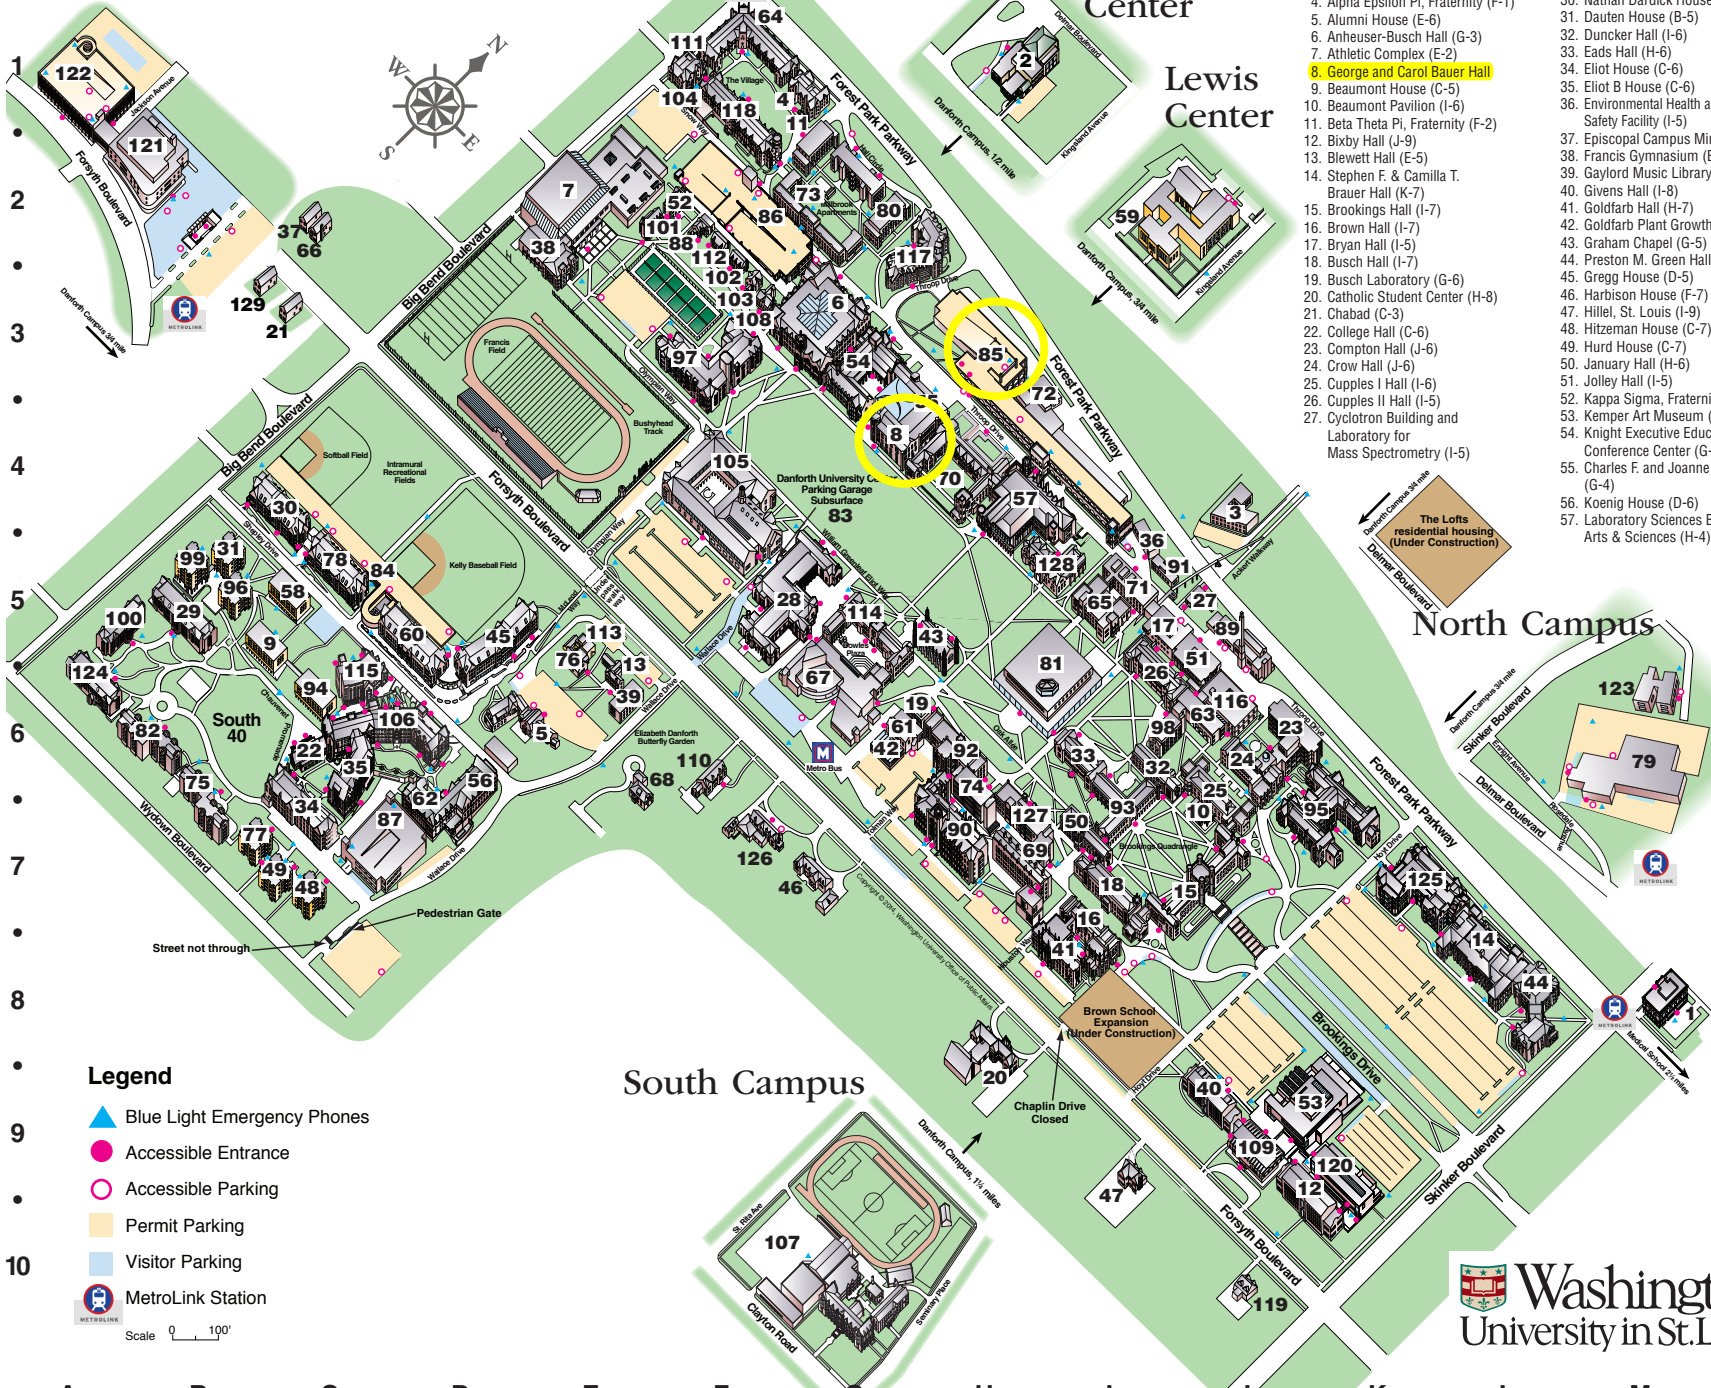

Danforth Campus

West Campus

560 Music Center

Lewis Center

North Campus

South Campus

Legend

- Blue Light Emergency Phones
- Accessible Entrance
- Accessible Parking
- Permit Parking
- Visitor Parking
- MetroLink Station

Scale 0 100'